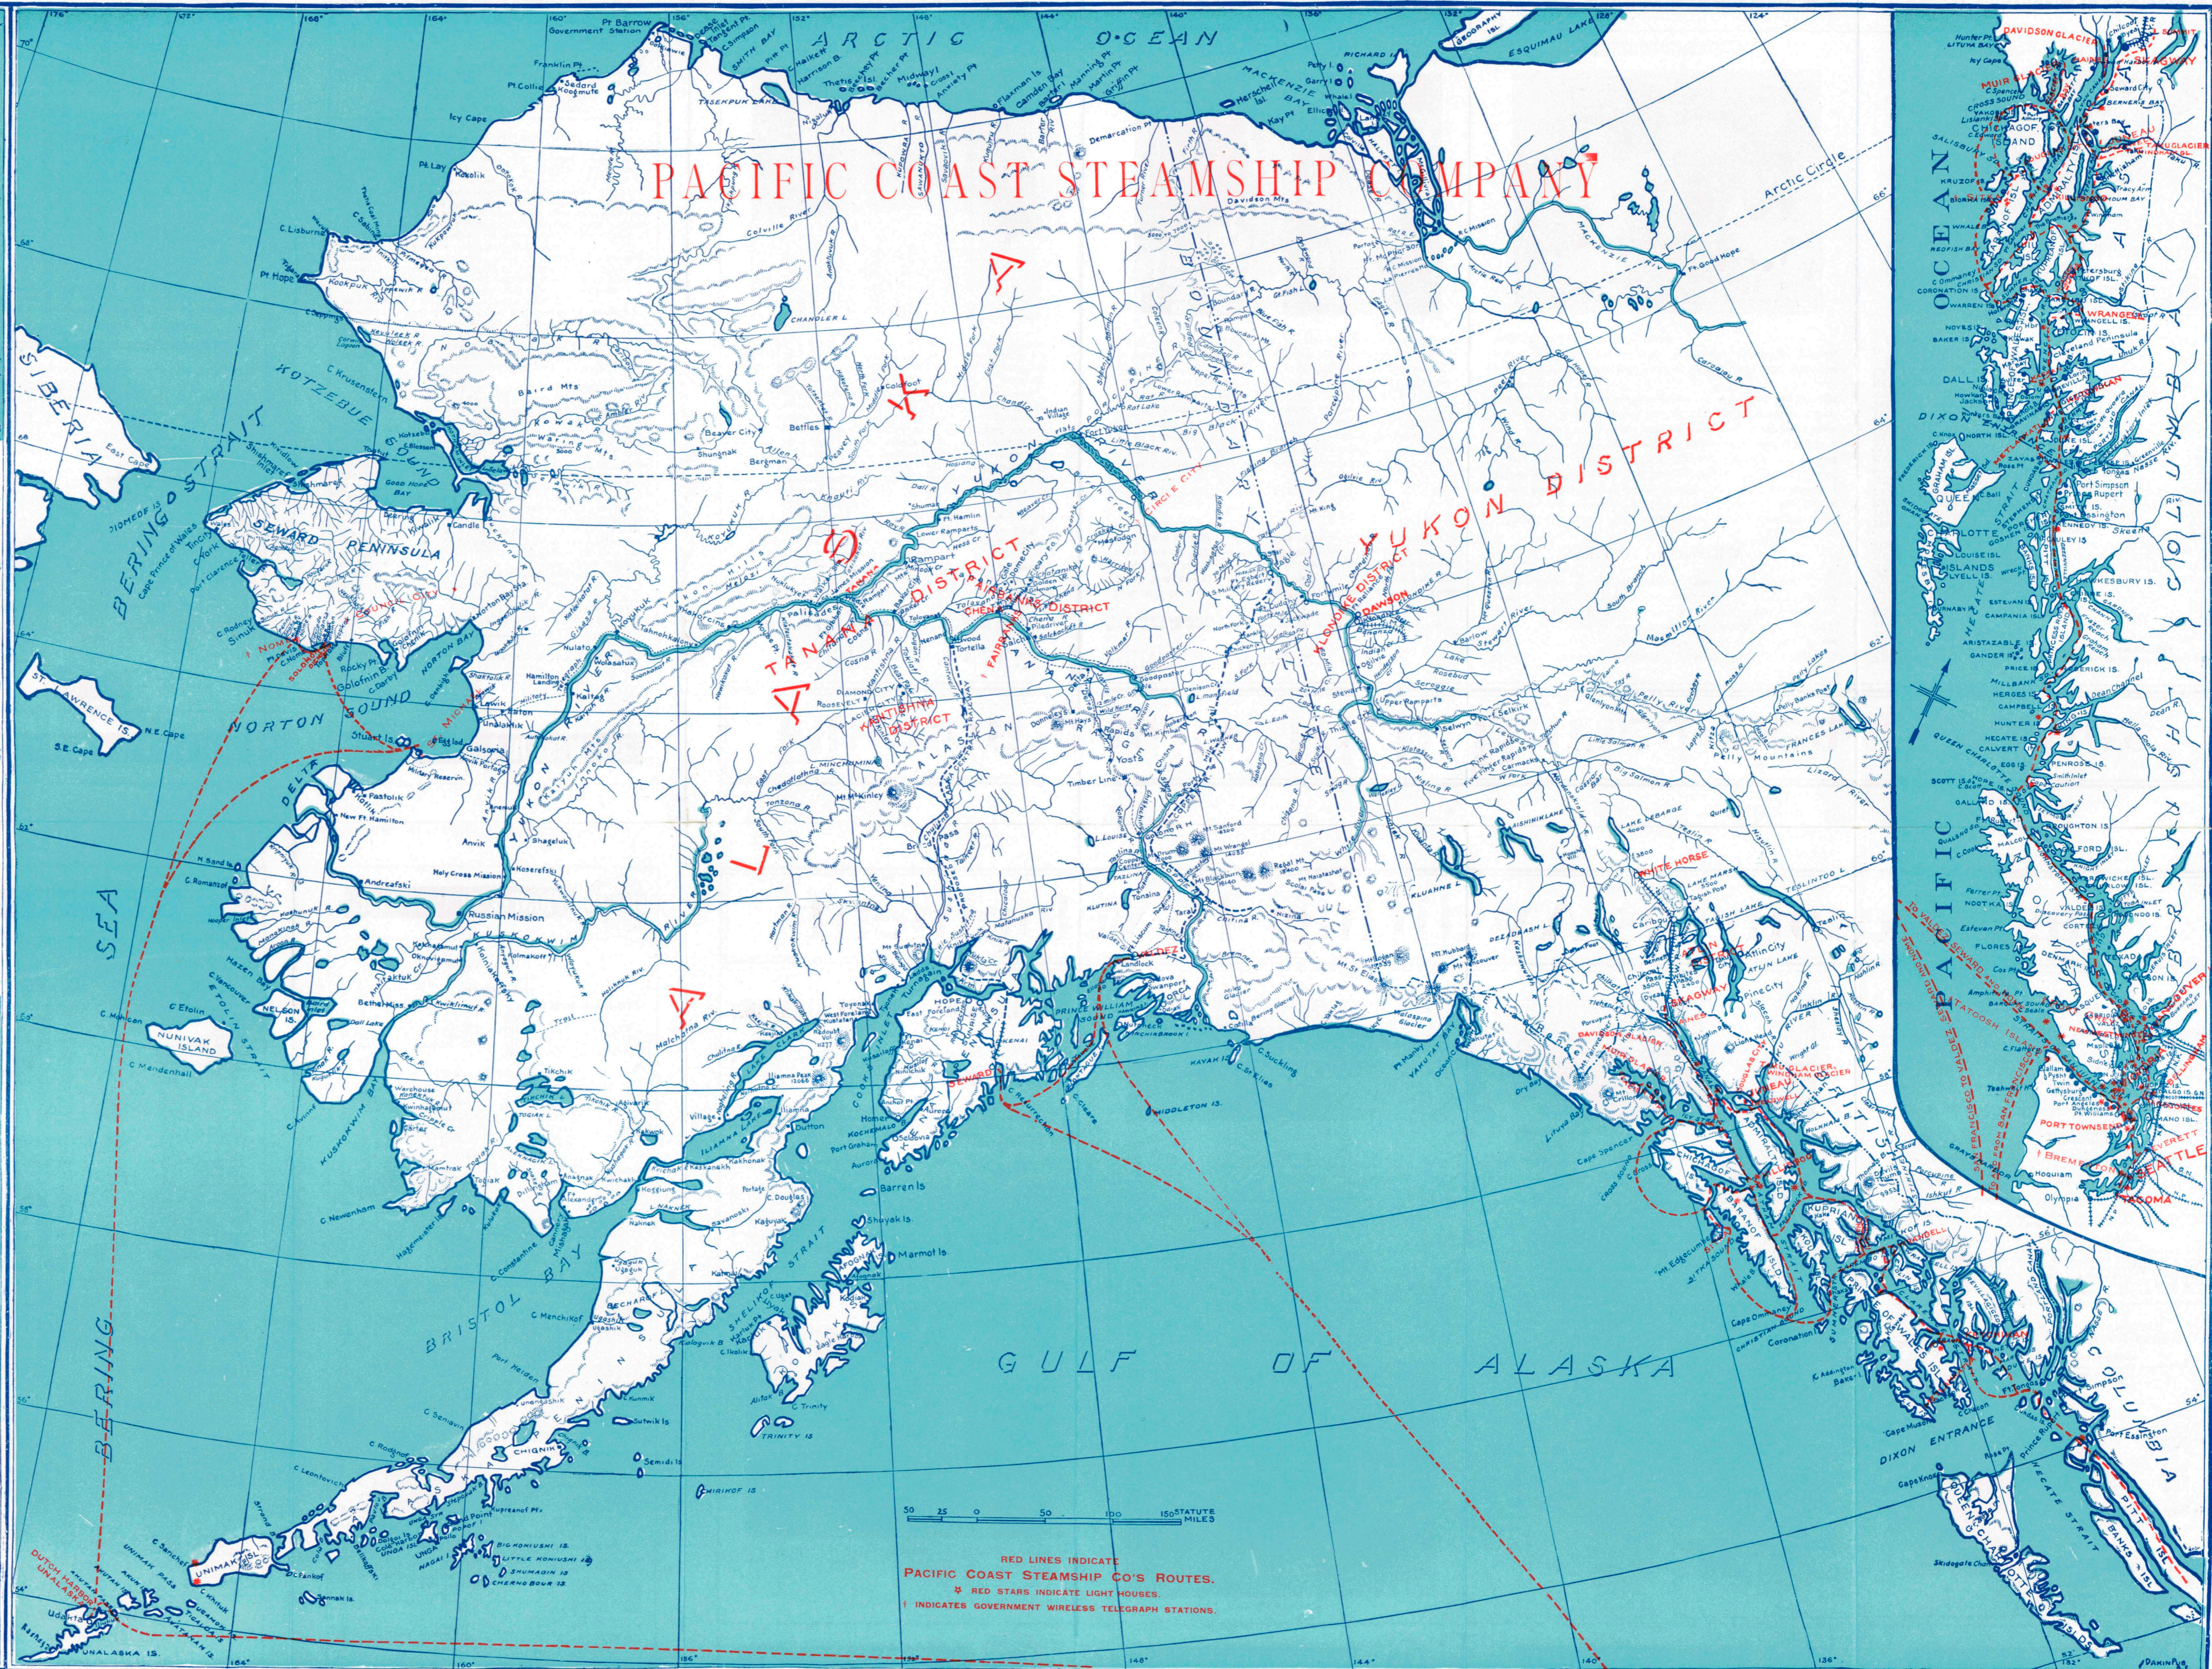

# P I O N E E R A L A S K A L I N E

NOTE:  
• indicates Towns and Road Houses  
— Railroads completed  
— Trails  
Red Lines indicate PACIFIC COAST STEAMSHIP CO.'S ROUTE  
Scale: 0 10 20 30 40 STATUTE MILES

## NOME and SEWARD PENINSULA

RED LINES INDICATE  
PACIFIC COAST STEAMSHIP CO.'S ROUTES.  
★ RED STARS INDICATE LIGHT HOUSES.  
I INDICATES GOVERNMENT WIRELESS TELEGRAPH STATIONS.