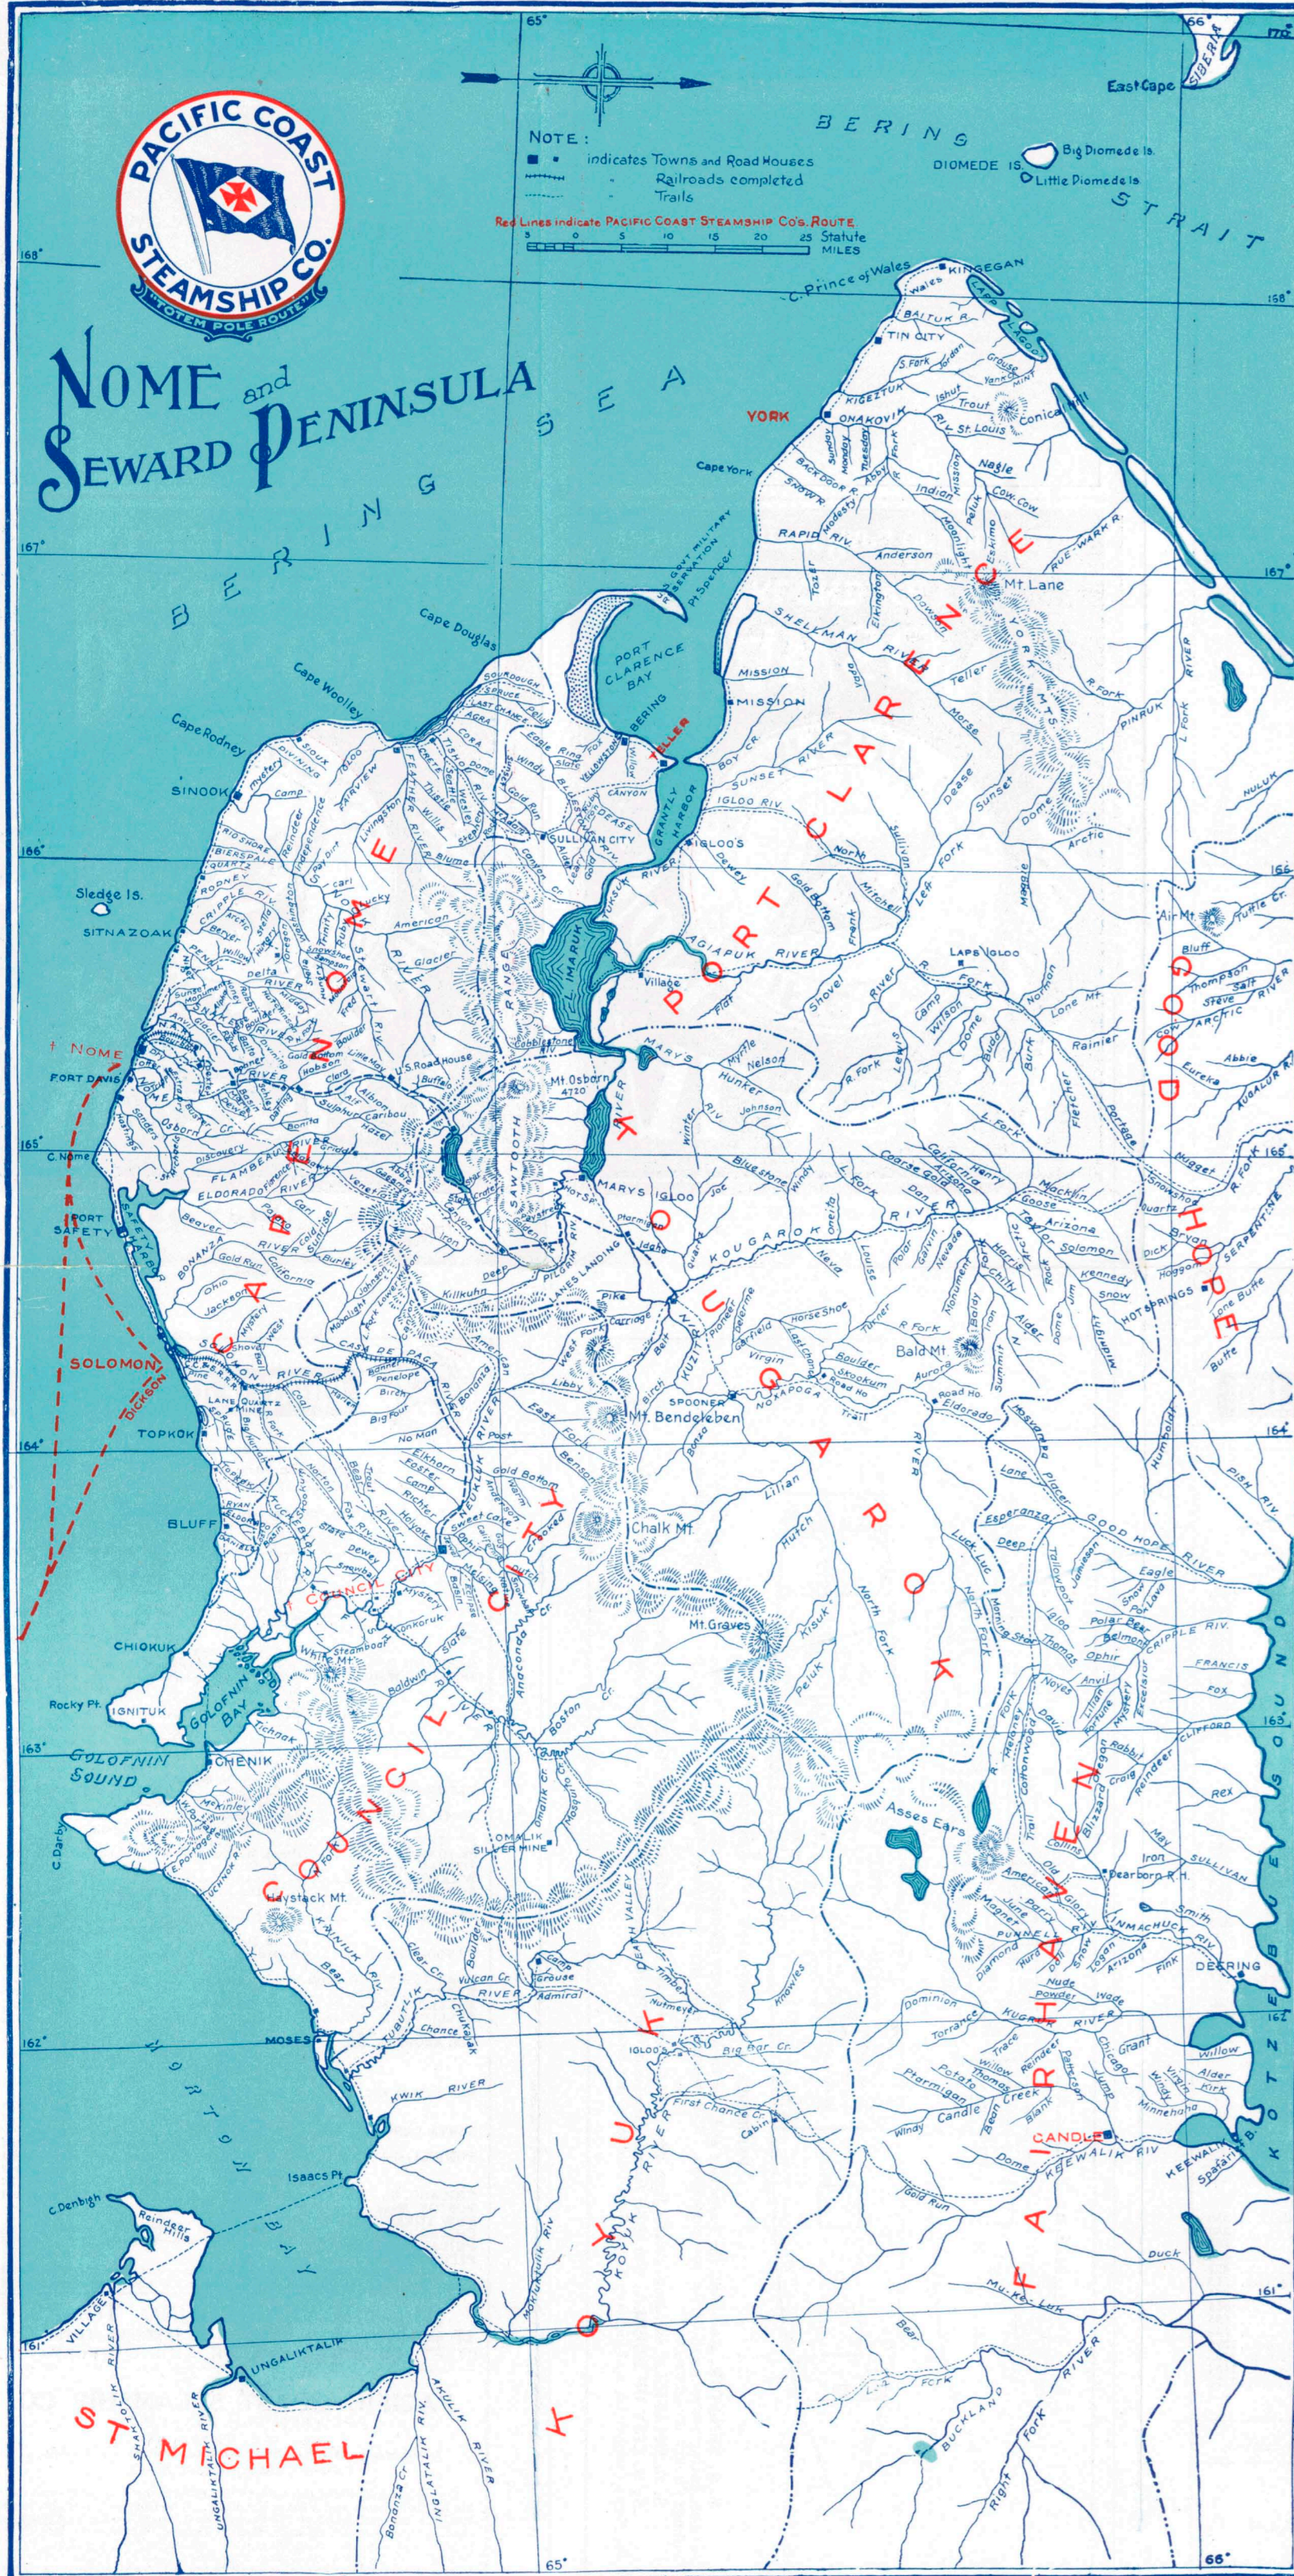

# P I O N E E R A L A S K A L I N E

NOTE:  
• indicates Towns and Road Houses  
— Railroads completed  
— Trails  
Red Lines indicate PACIFIC COAST STEAMSHIP CO.'S ROUTE  
Scale: 0 10 20 30 40 STATUTE MILES

## NOME and SEWARD PENINSULA

RED LINES INDICATE  
PACIFIC COAST STEAMSHIP CO.'S ROUTES.  
★ RED STARS INDICATE LIGHT HOUSES.  
I INDICATES GOVERNMENT WIRELESS TELEGRAPH STATIONS.