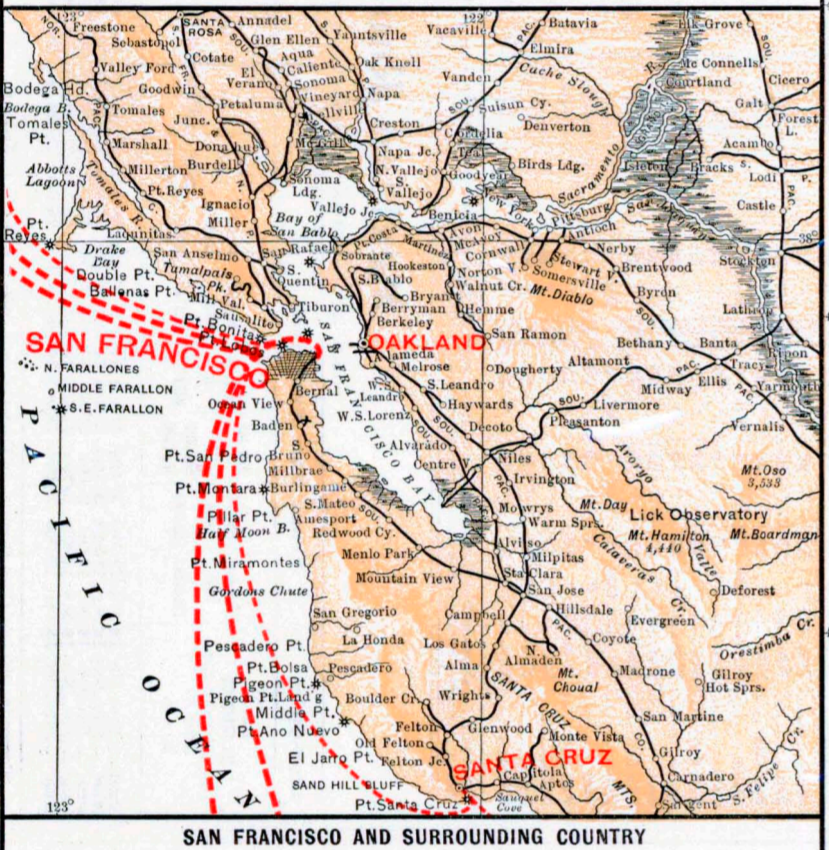

MAPS OF THE PACIFIC COAST STEAMSHIP CO. ROUTES

Copyright, 1896, by
GOODALL, PERKINS & CO., GENERAL AGENTS,
SAN FRANCISCO.

SCALE OF THE FOUR MAPS BELOW.

Routes Operated by Pacific Coast Steamship Co.

Route	Steamer	Days of Week	Departure	Arrival
North of San Francisco	Albatross	Monday	San Francisco	Seattle
	Albatross	Monday	Seattle	San Francisco
	Albatross	Monday	San Francisco	Vancouver
	Albatross	Monday	Vancouver	San Francisco
South of San Francisco	Albatross	Monday	San Francisco	Los Angeles
	Albatross	Monday	Los Angeles	San Francisco
	Albatross	Monday	San Francisco	Mazatlan
	Albatross	Monday	Mazatlan	San Francisco

Distances to places in Alaska, etc.

Place	Distance (Miles)
San Francisco	0
Seattle	160
Vancouver	200
Portland	240
San Francisco	280
Los Angeles	320
Mazatlan	360

Distances to places in California, Oregon and Mexico

Place	Distance (Miles)
San Francisco	0
Oakland	20
San Jose	40
San Diego	120
Los Angeles	200
San Francisco	280
Mazatlan	360