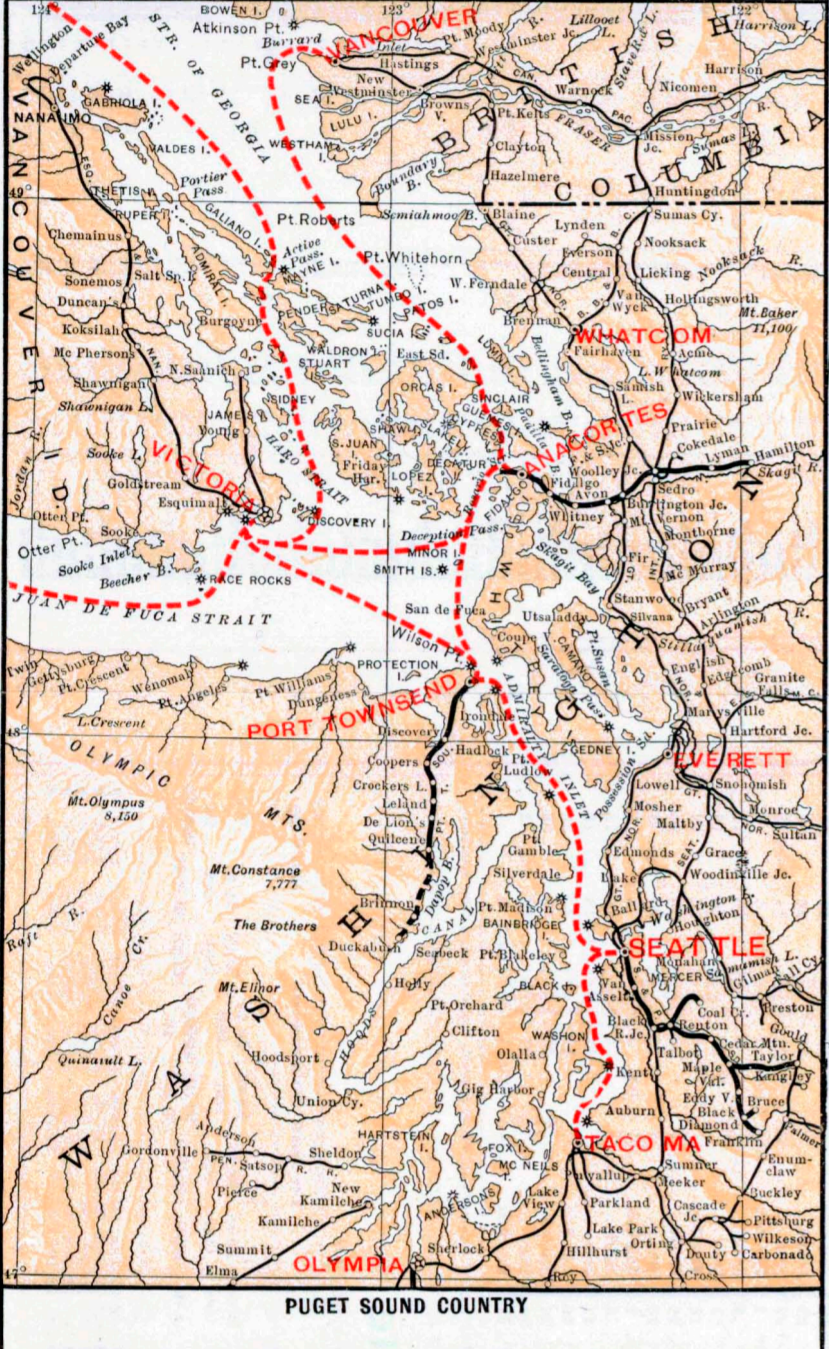

MAPS OF THE PACIFIC COAST STEAMSHIP CO. ROUTES

Copyright, 1896, by
GOODALL, PERKINS & CO., GENERAL AGENTS,
SAN FRANCISCO.

SCALE OF THE FOUR MAPS BELOW.

Routes Operated by Pacific Coast Steamship Co.

Route	Steamer	Days of Week	Departure	Arrival
North of San Francisco	Albatross	Monday	San Francisco	Seattle
	Albatross	Monday	Seattle	San Francisco
	Albatross	Monday	San Francisco	Vancouver
	Albatross	Monday	Vancouver	San Francisco
South of San Francisco	Albatross	Monday	San Francisco	Los Angeles
	Albatross	Monday	Los Angeles	San Francisco
	Albatross	Monday	San Francisco	Mazatlan
	Albatross	Monday	Mazatlan	San Francisco

Distances to places in Alaska, etc.

Place	Distance (Miles)
San Francisco	0
Seattle	160
Vancouver	200
Portland	240
San Francisco	280
Los Angeles	320
Mazatlan	360

Distances to places in California, Oregon and Mexico

Place	Distance (Miles)
San Francisco	0
Oakland	20
San Jose	40
San Diego	120
Los Angeles	200
San Francisco	280
Mazatlan	360