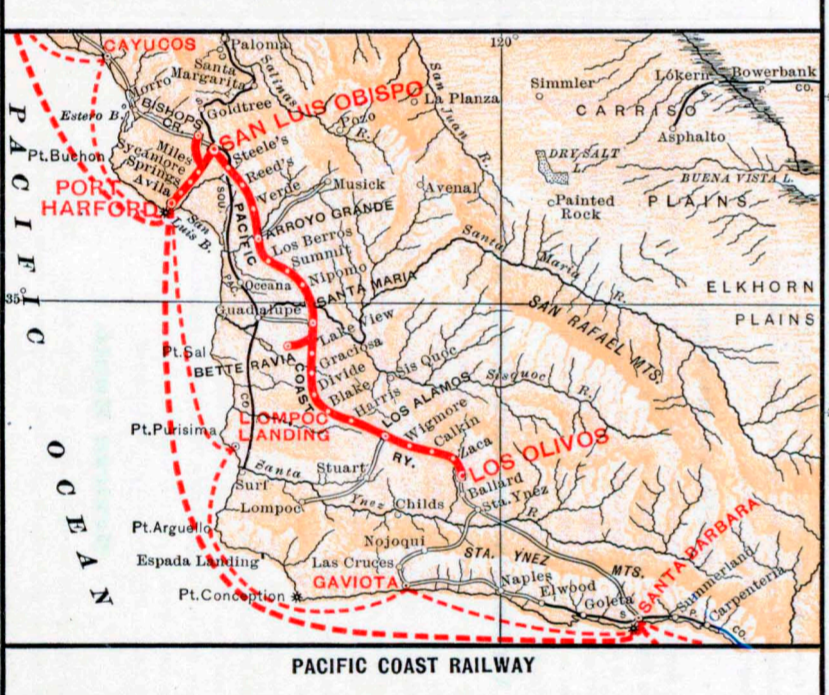

MAPS OF THE PACIFIC COAST STEAMSHIP CO. ROUTES

Copyright, 1896, by
GOODALL, PERKINS & CO., GENERAL AGENTS,
SAN FRANCISCO.

SCALE OF THE FOUR MAPS BELOW.

Routes Operated by Pacific Coast Steamship Co.

Route	Steamer	Days of Week	Departure	Arrival
North of San Francisco	Albatross	Monday	San Francisco	Seattle
	Albatross	Monday	Seattle	San Francisco
	Albatross	Monday	San Francisco	Vancouver
	Albatross	Monday	Vancouver	San Francisco
South of San Francisco	Albatross	Monday	San Francisco	Los Angeles
	Albatross	Monday	Los Angeles	San Francisco
	Albatross	Monday	San Francisco	Mazatlan
	Albatross	Monday	Mazatlan	San Francisco

Distances to places in Alaska, etc.

Place	Distance (Miles)
San Francisco	0
Seattle	160
Vancouver	200
Portland	240
San Francisco	280
Los Angeles	320
Mazatlan	360

Distances to places in California, Oregon and Mexico

Place	Distance (Miles)
San Francisco	0
Oakland	20
San Jose	40
San Diego	120
Los Angeles	200
San Francisco	280
Mazatlan	360