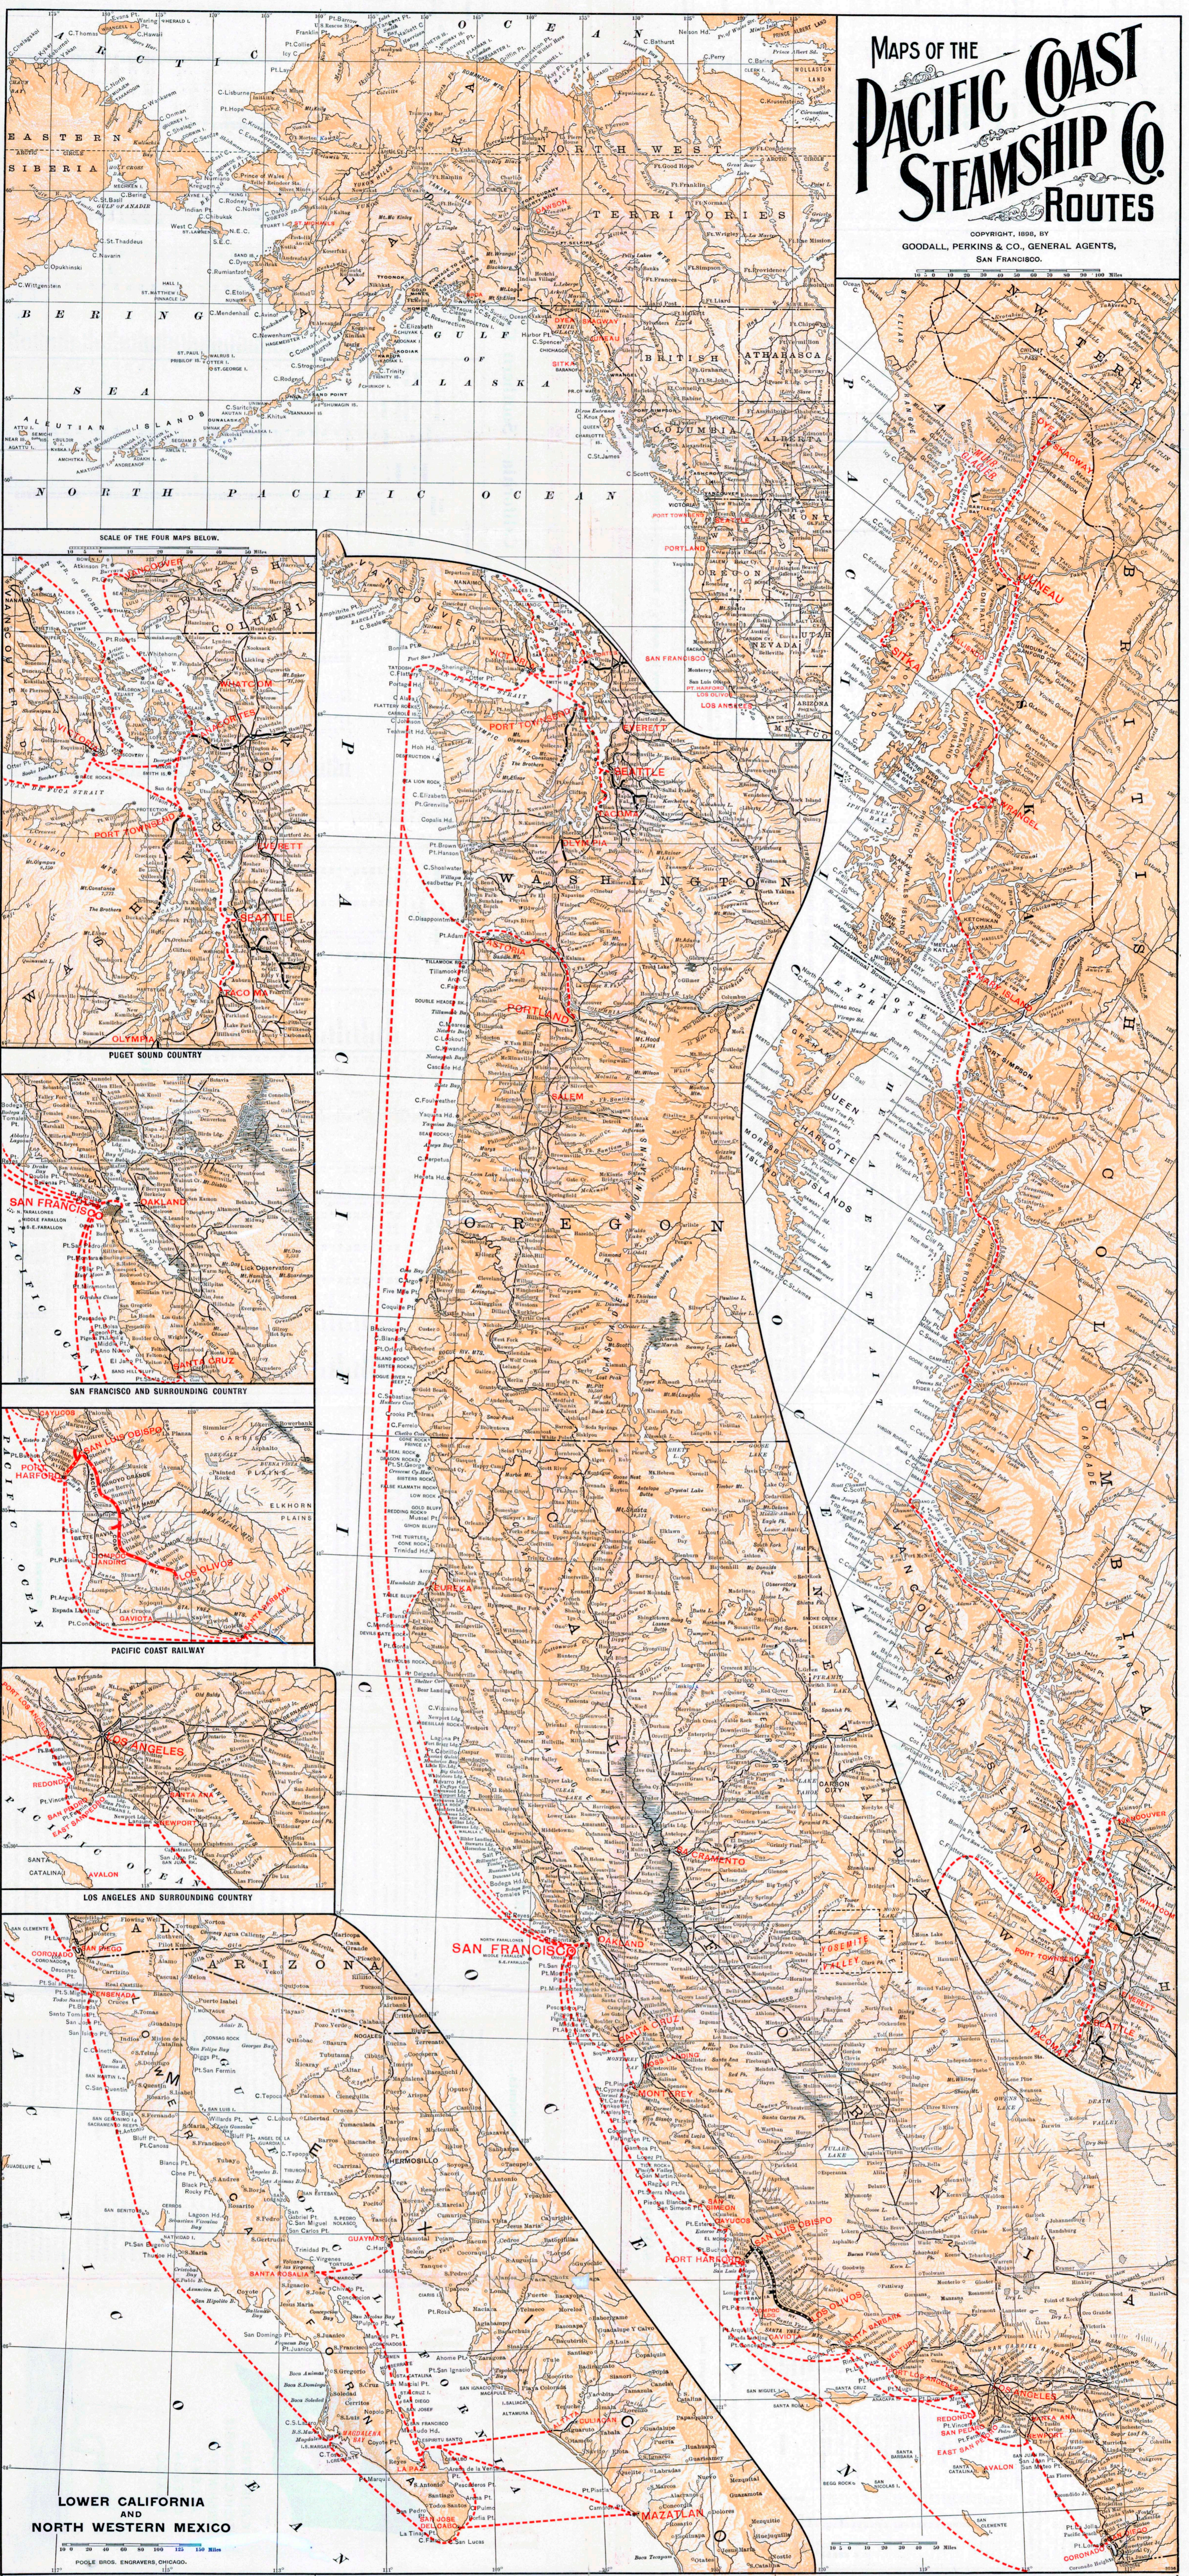

MAPS OF THE PACIFIC COAST STEAMSHIP CO. ROUTES

Copyright, 1896, by
GOODALL, PERKINS & CO., GENERAL AGENTS,
SAN FRANCISCO.

SCALE OF THE FOUR MAPS BELOW.

Routes Operated by Pacific Coast Steamship Co.

Route	Steamer	Days of Week	Departure	Arrival
North of San Francisco	Albatross	Monday	San Francisco	Seattle
	Albatross	Monday	Seattle	San Francisco
	Albatross	Monday	San Francisco	Vancouver
	Albatross	Monday	Vancouver	San Francisco
South of San Francisco	Albatross	Monday	San Francisco	Los Angeles
	Albatross	Monday	Los Angeles	San Francisco
	Albatross	Monday	San Francisco	Mazatlan
	Albatross	Monday	Mazatlan	San Francisco

Distances to places in Alaska, etc.

Place	Distance (Miles)
San Francisco	0
Seattle	160
Vancouver	200
Portland	240
San Francisco	280
Los Angeles	320
Mazatlan	360

Distances to places in California, Oregon and Mexico

Place	Distance (Miles)
San Francisco	0
Oakland	20
San Jose	40
San Diego	120
Los Angeles	200
San Francisco	280
Mazatlan	360