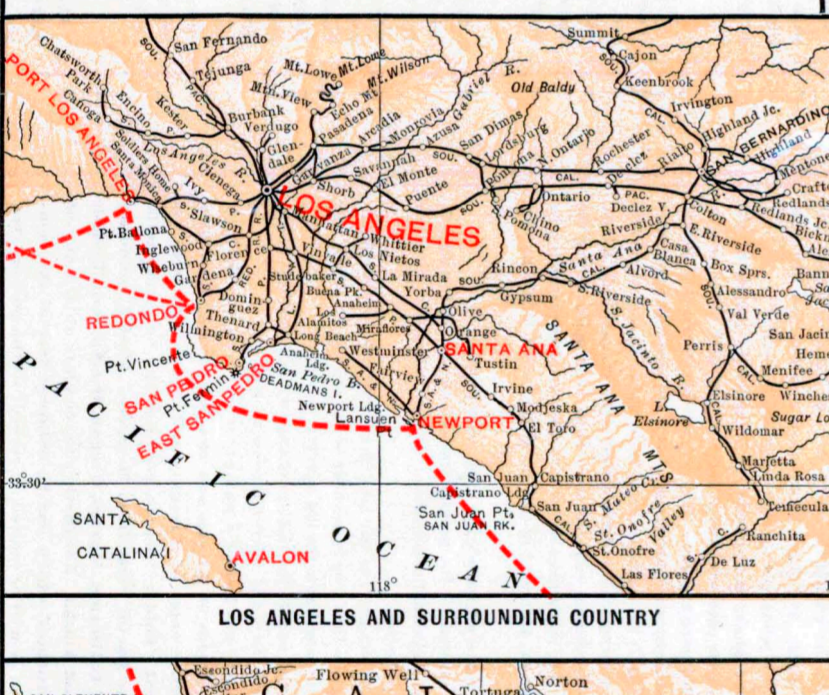

MAPS OF THE PACIFIC COAST STEAMSHIP CO. ROUTES

Copyright, 1896, by
GOODALL, PERKINS & CO., GENERAL AGENTS,
SAN FRANCISCO.

SCALE OF THE FOUR MAPS BELOW.

Routes Operated by Pacific Coast Steamship Co.

Route	Steamer	Days of Week	Departure	Arrival
North of San Francisco	Albatross	Monday	San Francisco	Seattle
	Albatross	Monday	Seattle	San Francisco
	Albatross	Monday	San Francisco	Vancouver
	Albatross	Monday	Vancouver	San Francisco
South of San Francisco	Albatross	Monday	San Francisco	Los Angeles
	Albatross	Monday	Los Angeles	San Francisco
	Albatross	Monday	San Francisco	Mazatlan
	Albatross	Monday	Mazatlan	San Francisco

Distances to places in Alaska, etc.

Place	Distance (Miles)
San Francisco	0
Seattle	160
Vancouver	200
Portland	240
San Francisco	280
Los Angeles	320
Mazatlan	360

Distances to places in California, Oregon and Mexico

Place	Distance (Miles)
San Francisco	0
Oakland	20
San Jose	40
San Diego	120
Los Angeles	200
San Francisco	280
Mazatlan	360